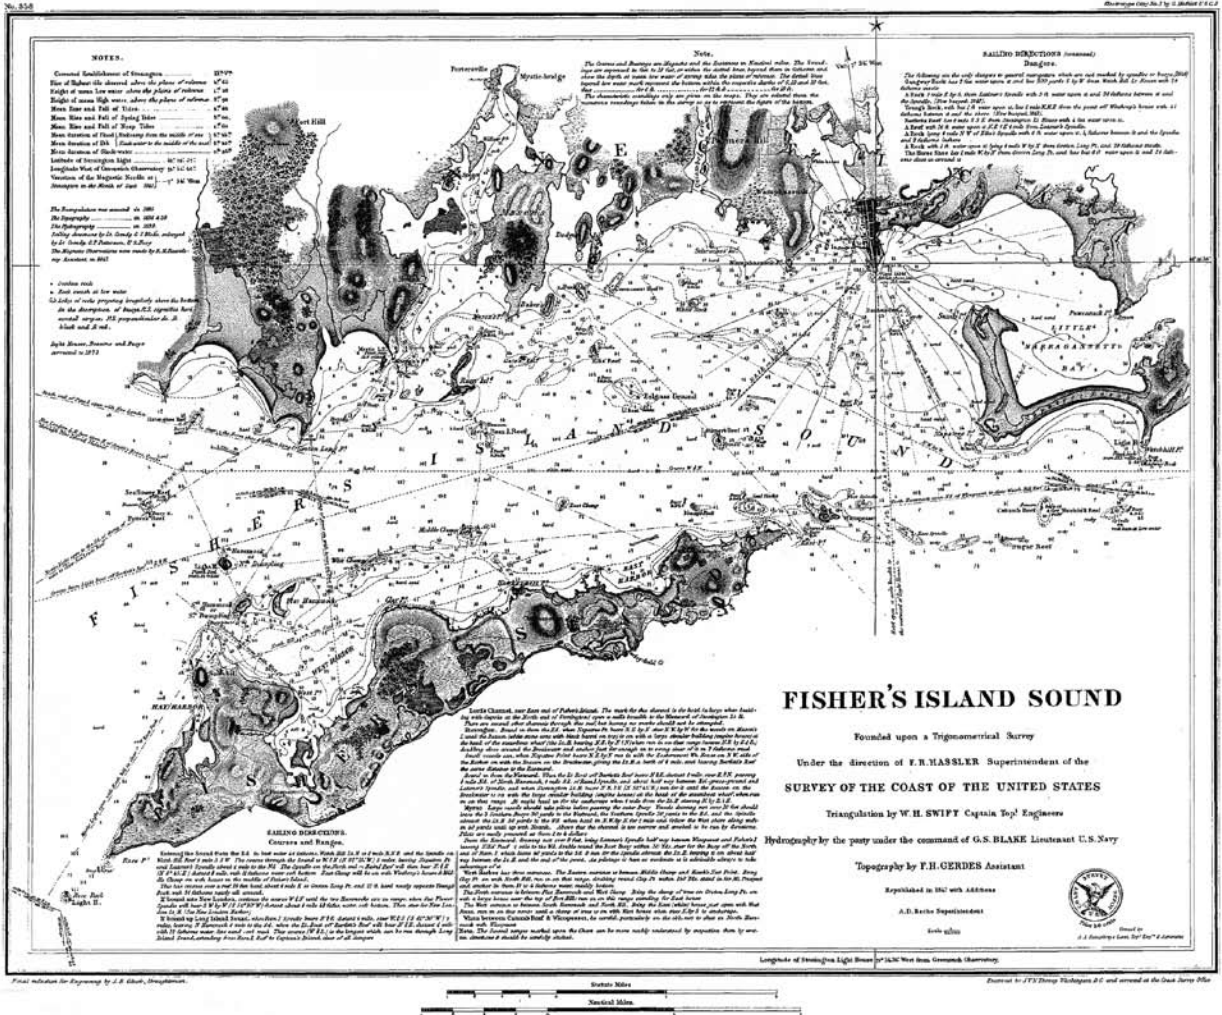

# Henry L. Ferguson Museum Store Historical Fishers Island Maps and Prints

*Reproduced with archival pigment inks*

U.S. Coast Survey Map: "Fisher's Island Sound," 1847 with later additions. 24"x30" B&W on fine art paper. Price: \$150

Aerial Photo of Fort H.G. Wright, 1944. B&W on fine art paper. 17"x22" Price: \$100; 8.5x11" Price: \$40

Detail from "Plan of the colony of Connecticut in North-America," 1766. Color on fine art paper. 8.5"x11" Price: \$40

"Awful Wreck of the Magnificent Steamer ATLANTIC on Fishers Island" Lithograph by N. Currier, 1846. Limited edition of 100 numbered prints on fine art paper. Color. 13"x19" Price \$100

U.S. Coast and Geodetic Survey Map: "Fisher's Island, New York 1882" Fishers Island's most detailed historical map. 13"x38" B&W Price: \$80

Telephone: \_\_\_\_\_ e-mail: \_\_\_\_\_

<i>Item</i>	<i>Quantity</i>	<i>Price</i>	<i>Amount</i>
U.S. Coast Survey Map: "Fisher's Island Sound," 1847 with later additions. 24"x30"		\$150	
U.S. Coast and Geodetic Survey Map: "Fisher's Island, New York 1882" 13"x38"		\$80	
Aerial Photo of Fort H.G. Wright, 1944. 17"x22"		\$100	
Aerial Photo of Fort H.G. Wright, 1944. 8.5"x11"		\$40	
Detail from "Plan of the colony of Connecticut in North-America," 1766. 8.5"x11"		\$40	
Detail from "Plan of the colony of Connecticut in North-America," 1766. 13"x19"		\$80	
Olmsted Plan Lot Map: "Preliminary Plan for Property of Fishers Island Club." 13"x38"		\$120	
Wreck of the ATLANTIC on Fishers Island by N. Currier, 1846. 13"x19"		\$100	
Offset printed poster, aerial photo of Fishers Island, 2002		\$25	